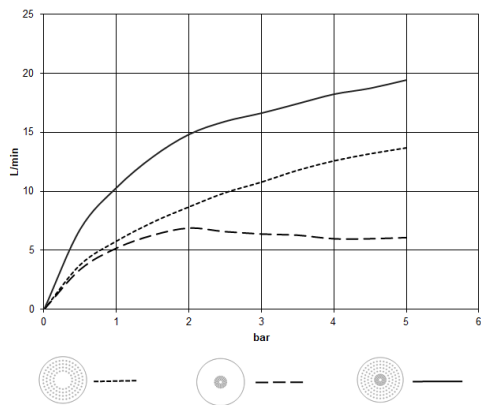

**Rain shower for surface-mounted ceiling installation with light 300 mm -
Brushed Bronze**

TARA

28 032 970

Fits: TARA, LISSÉ, VAIA, META

- rain shower Ø 300 mm
- PURE RAIN, max. flow rate 12 l/min (at 3 bar)
- PURIFY RAIN, max. flow rate 6 l/min (at 3 bar)
- Distance to ceiling from bottom edge of shower 40 mm
- with anti-scale system
- central LED Spot 3000 K
- Provided by customer: Light switch
- For simultaneous control of the jet types, we recommend the xTool thermostat module
- Not suitable for use in a steam room.

Required miscellaneous

Concealed ceiling installation box 35 042 970 90

**for surface-mounted ceiling
installation with light -**

- concealed rough parts
- min. recess depth 90 mm
- max. recess depth 115 mm
- 2x female thread 1/2" connections
- Input 100-240V AC 50-60Hz
- Output 350 mA SELV / Class II
- Provided by customer: Light switch

**Rain shower for surface-mounted ceiling installation with light 300 mm -
Brushed Bronze**

TARA

28 032 970
mm [inches]

Flow rate chart

Certificates

LGA_38400.

28 032 970

Spare parts list