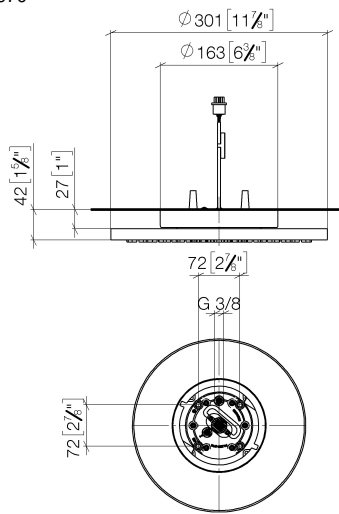

**Rain shower for surface-mounted ceiling installation with light 300 mm -
Brushed Bronze**

TARA

28 032 970

Fits: TARA, LISSÉ, VAIA, META

- rain shower Ø 300 mm
- PURE RAIN, max. flow rate 12 l/min (at 3 bar)
- PURIFY RAIN, max. flow rate 6 l/min (at 3 bar)
- Distance to ceiling from bottom edge of shower 40 mm
- with anti-scale system
- central LED Spot 3000 K
- Provided by customer: Light switch
- For simultaneous control of the jet types, we recommend the xTool thermostat module
- Not suitable for use in a steam room.

Required miscellaneous

Concealed ceiling installation box 35 042 970 90

**for surface-mounted ceiling
installation with light -**

- concealed rough parts
- min. recess depth 90 mm
- max. recess depth 115 mm
- 2x female thread 1/2" connections
- Input 100-240V AC 50-60Hz
- Output 350 mA SELV / Class II
- Provided by customer: Light switch

**Rain shower for surface-mounted ceiling installation with light 300 mm -
Brushed Bronze**

TARA

28 032 970
mm [inches]

Flow rate chart

Certificates

LGA_38400.

28 032 970

Spare parts list

No.	Item Number	Name	Quantity used	Delivery time
1	90 17 20 263 00 90	fixing set	1	2
2	90 24 03 309 01 90	connection	1	2
3	90 24 03 309 00 90	connection	1	2
4	90 10 01 225 00 90	electronic accessories	1	2