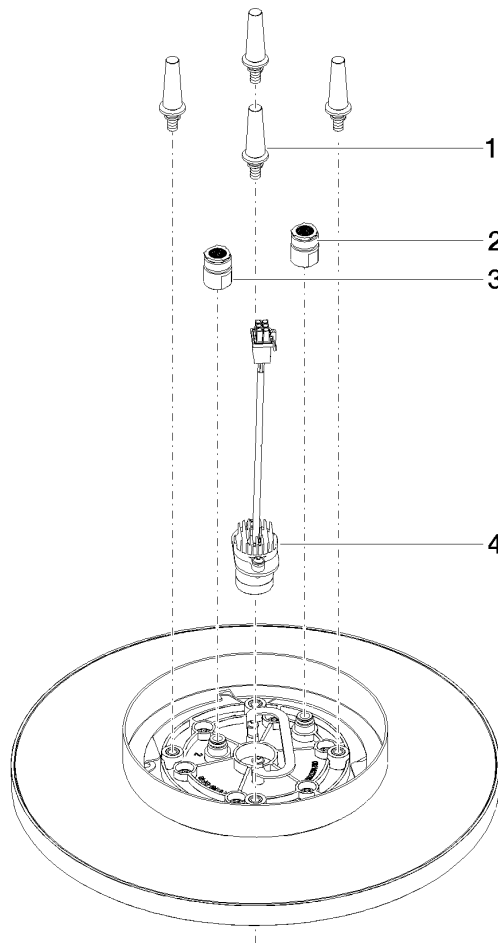

**Rain shower for surface-mounted ceiling installation with light 300 mm -
Brushed Bronze**

TARA

28 032 970

Fits: TARA, LISSÉ, VAIA, META

- rain shower Ø 300 mm
- PURE RAIN, max. flow rate 12 l/min (at 3 bar)
- PURIFY RAIN, max. flow rate 6 l/min (at 3 bar)
- Distance to ceiling from bottom edge of shower 40 mm
- with anti-scale system
- central LED Spot 3000 K
- Provided by customer: Light switch
- For simultaneous control of the jet types, we recommend the xTool thermostat module
- Not suitable for use in a steam room.

Required miscellaneous

Concealed ceiling installation box 35 042 970 90

**for surface-mounted ceiling
installation with light -**

- concealed rough parts
- min. recess depth 90 mm
- max. recess depth 115 mm
- 2x female thread 1/2" connections
- Input 100-240V AC 50-60Hz
- Output 350 mA SELV / Class II
- Provided by customer: Light switch

**Rain shower for surface-mounted ceiling installation with light 300 mm -
Brushed Bronze**

TARA

28 032 970
mm [inches]

Flow rate chart

Certificates

LGA_38400.

28 032 970

Spare parts list

No.	Item Number	Name	Quantity used	Delivery time
1	90 17 20 263 00 90	fixing set	1	2
2	90 24 03 309 01 90	connection	1	2
3	90 24 03 309 00 90	connection	1	2
4	90 10 01 225 00 90	electronic accessories	1	2